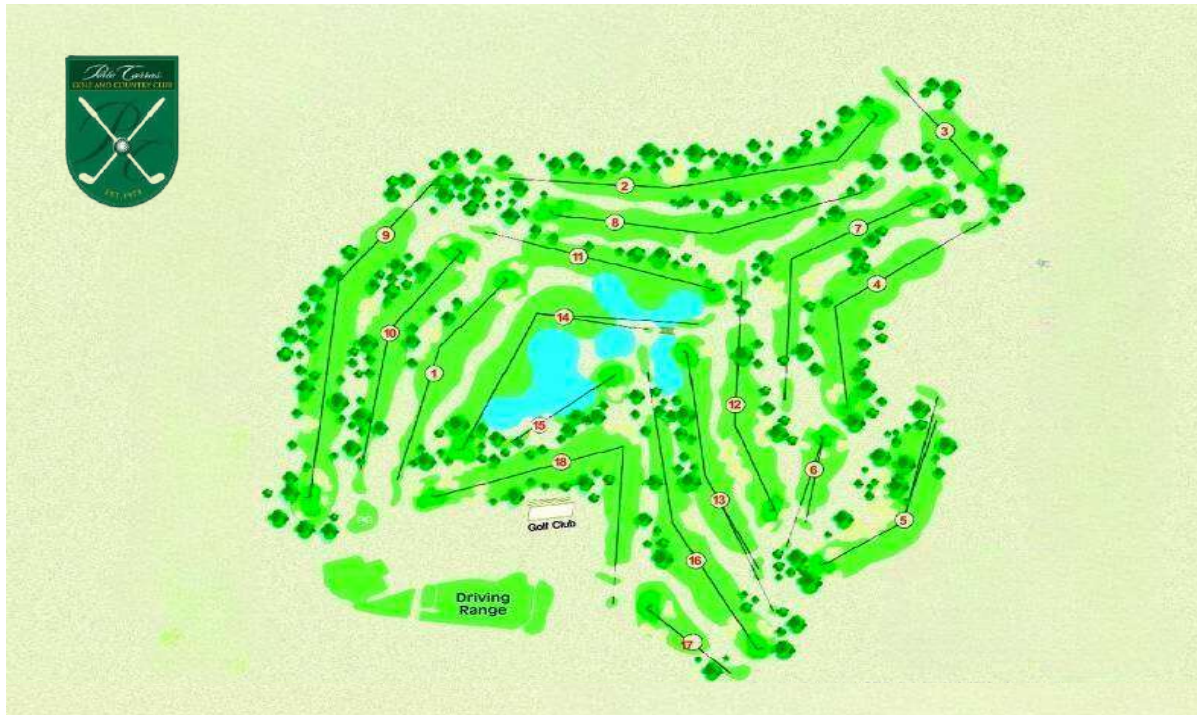

GOLF RATES 2024

Golf Course

Greenfee	Hotel Guests	Visitors
18 Holes 1 round	55,00€	60,00€
9 Holes 1 round	30,00€	35,00€

📌 Remarks: 18 Holes green fees cannot be split into 9 Holes packages.

Greenfee Packages

Greenfees	Hotel Guests	Visitors
3 round package	150,00€	160,00€
4 round package	195,00€	210,00€
5 round package	240,00€	255,00€
6 round package	280,00€	310,00€

📌 Remarks: Golf packages are valid up to 20 days after the day of package payment. Golf packages can only be used by one person. 18 Holes golf packages cannot be split into 9 Holes packages.

Local Rules

The ball may be dropped without penalty on any green when the ball comes to rest near the irrigation outlets.

A ball is deemed out of bounds when:

- a) coming to rest beyond the riding trail
- b) coming to rest on the practice putting green