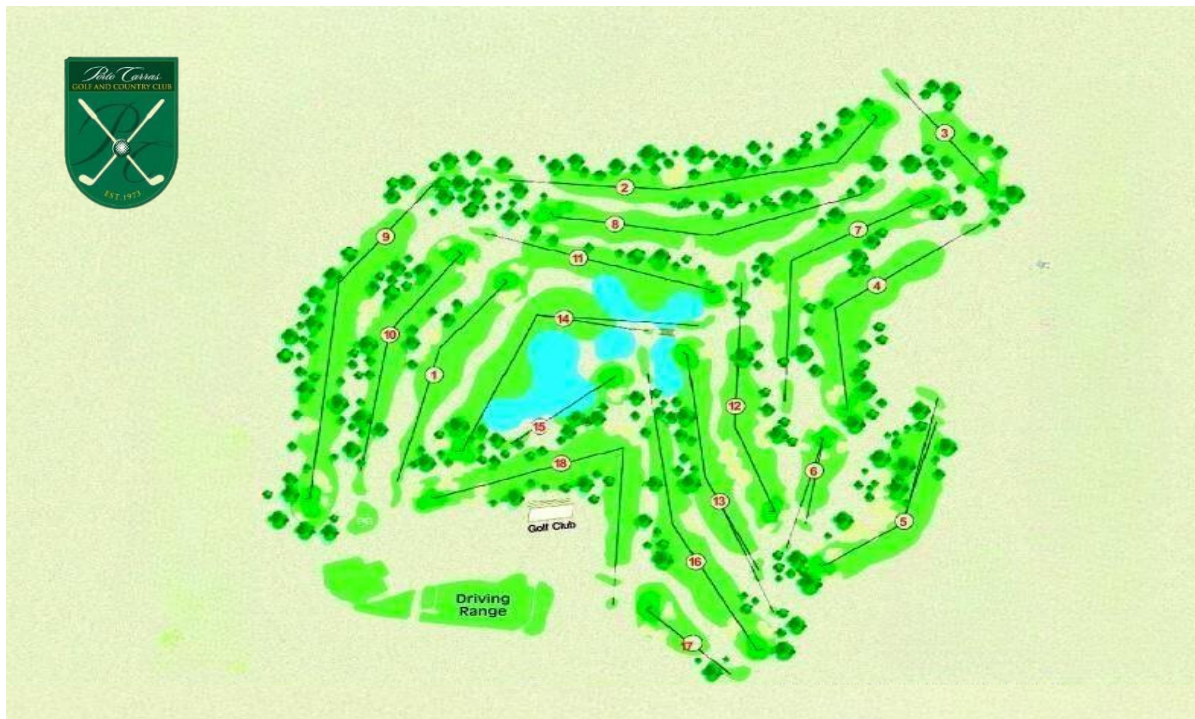

GOLF RATES 2025

Golf Course

Greenfee	Hotel Guests	Visitors
18 Holes 1 round	55,00€	60,00€
9 Holes 1 round	30,00€	35,00€

 Remarks: 18 Holes green fees cannot be split into 9 Holes packages.

Greenfee Packages

Greenfees	Hotel Guests	Visitors
3 round package	150,00€	160,00€
4 round package	195,00€	210,00€
5 round package	240,00€	255,00€
6 round package	280,00€	310,00€

 Remarks: Golf packages are valid up to 20 days after the day of package payment. Golf packages can only be used by one person. 18 Holes golf packages cannot be split into 9 Holes packages.

Local Rules

The ball may be dropped without penalty on any green when the ball comes to rest near the irrigation outlets.

A ball is deemed out of bounds when:

- a) coming to rest beyond the riding trail
- b) coming to rest on the practice putting green